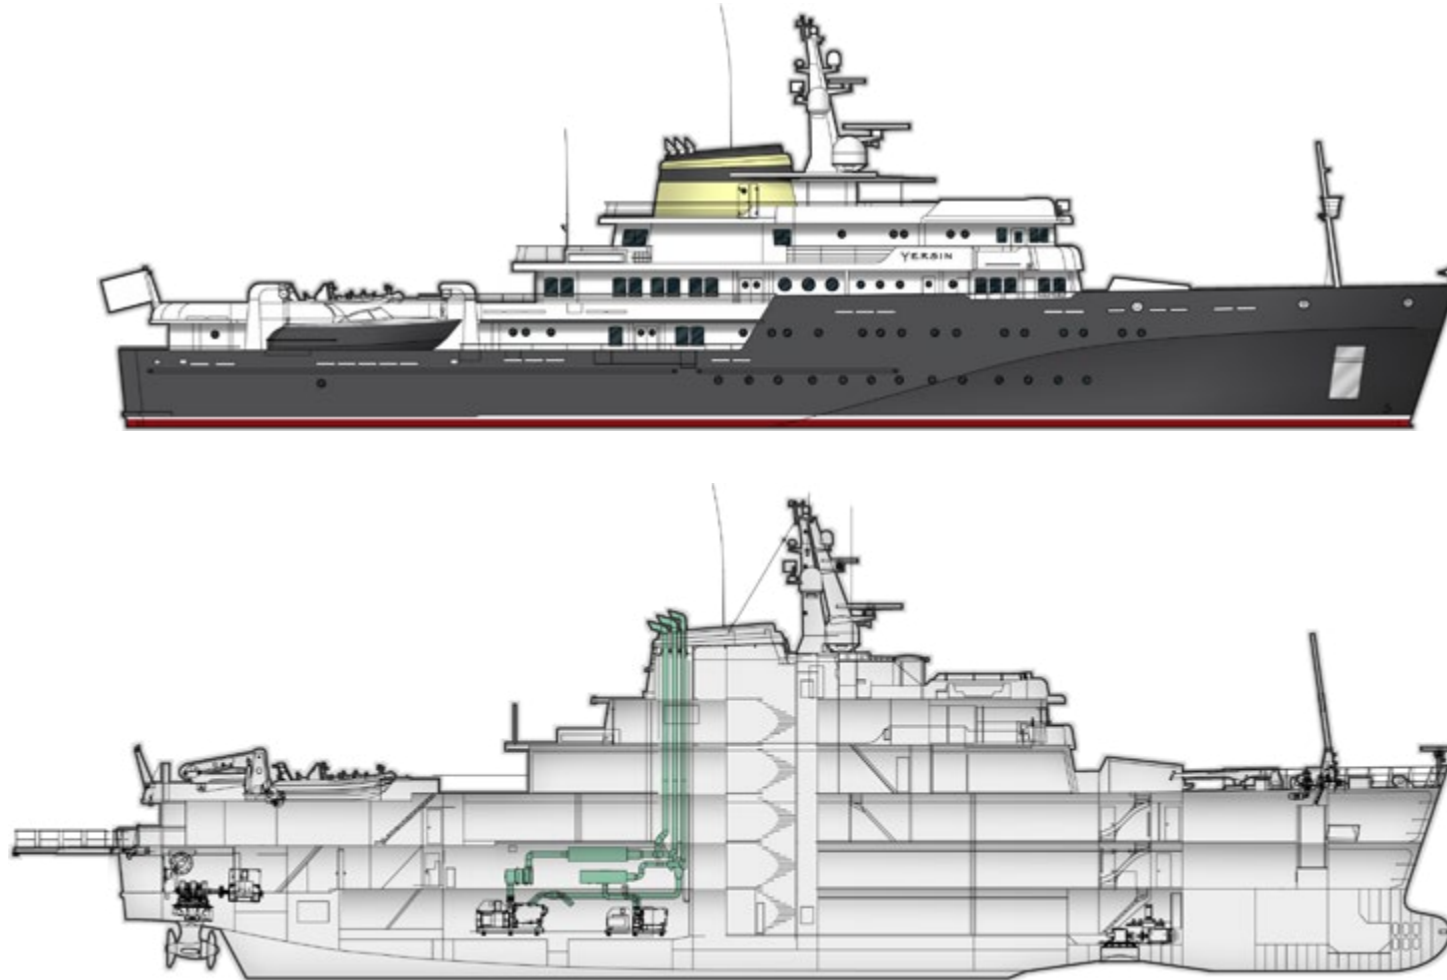

FOR SALE

YERSIN 76.60M / 251'04"

FOR SALE

YERSIN 76.60M / 251'04"

FOR SALE

YERSIN 76.60M / 251'04"

FOR SALE

YERSIN 76.60M / 251'04"

FOR SALE

YERSIN 76.60M / 251'04"

FOR SALE

YERSIN 76.60M / 251'04"

FOR SALE

YERSIN 76.60M / 251'04"