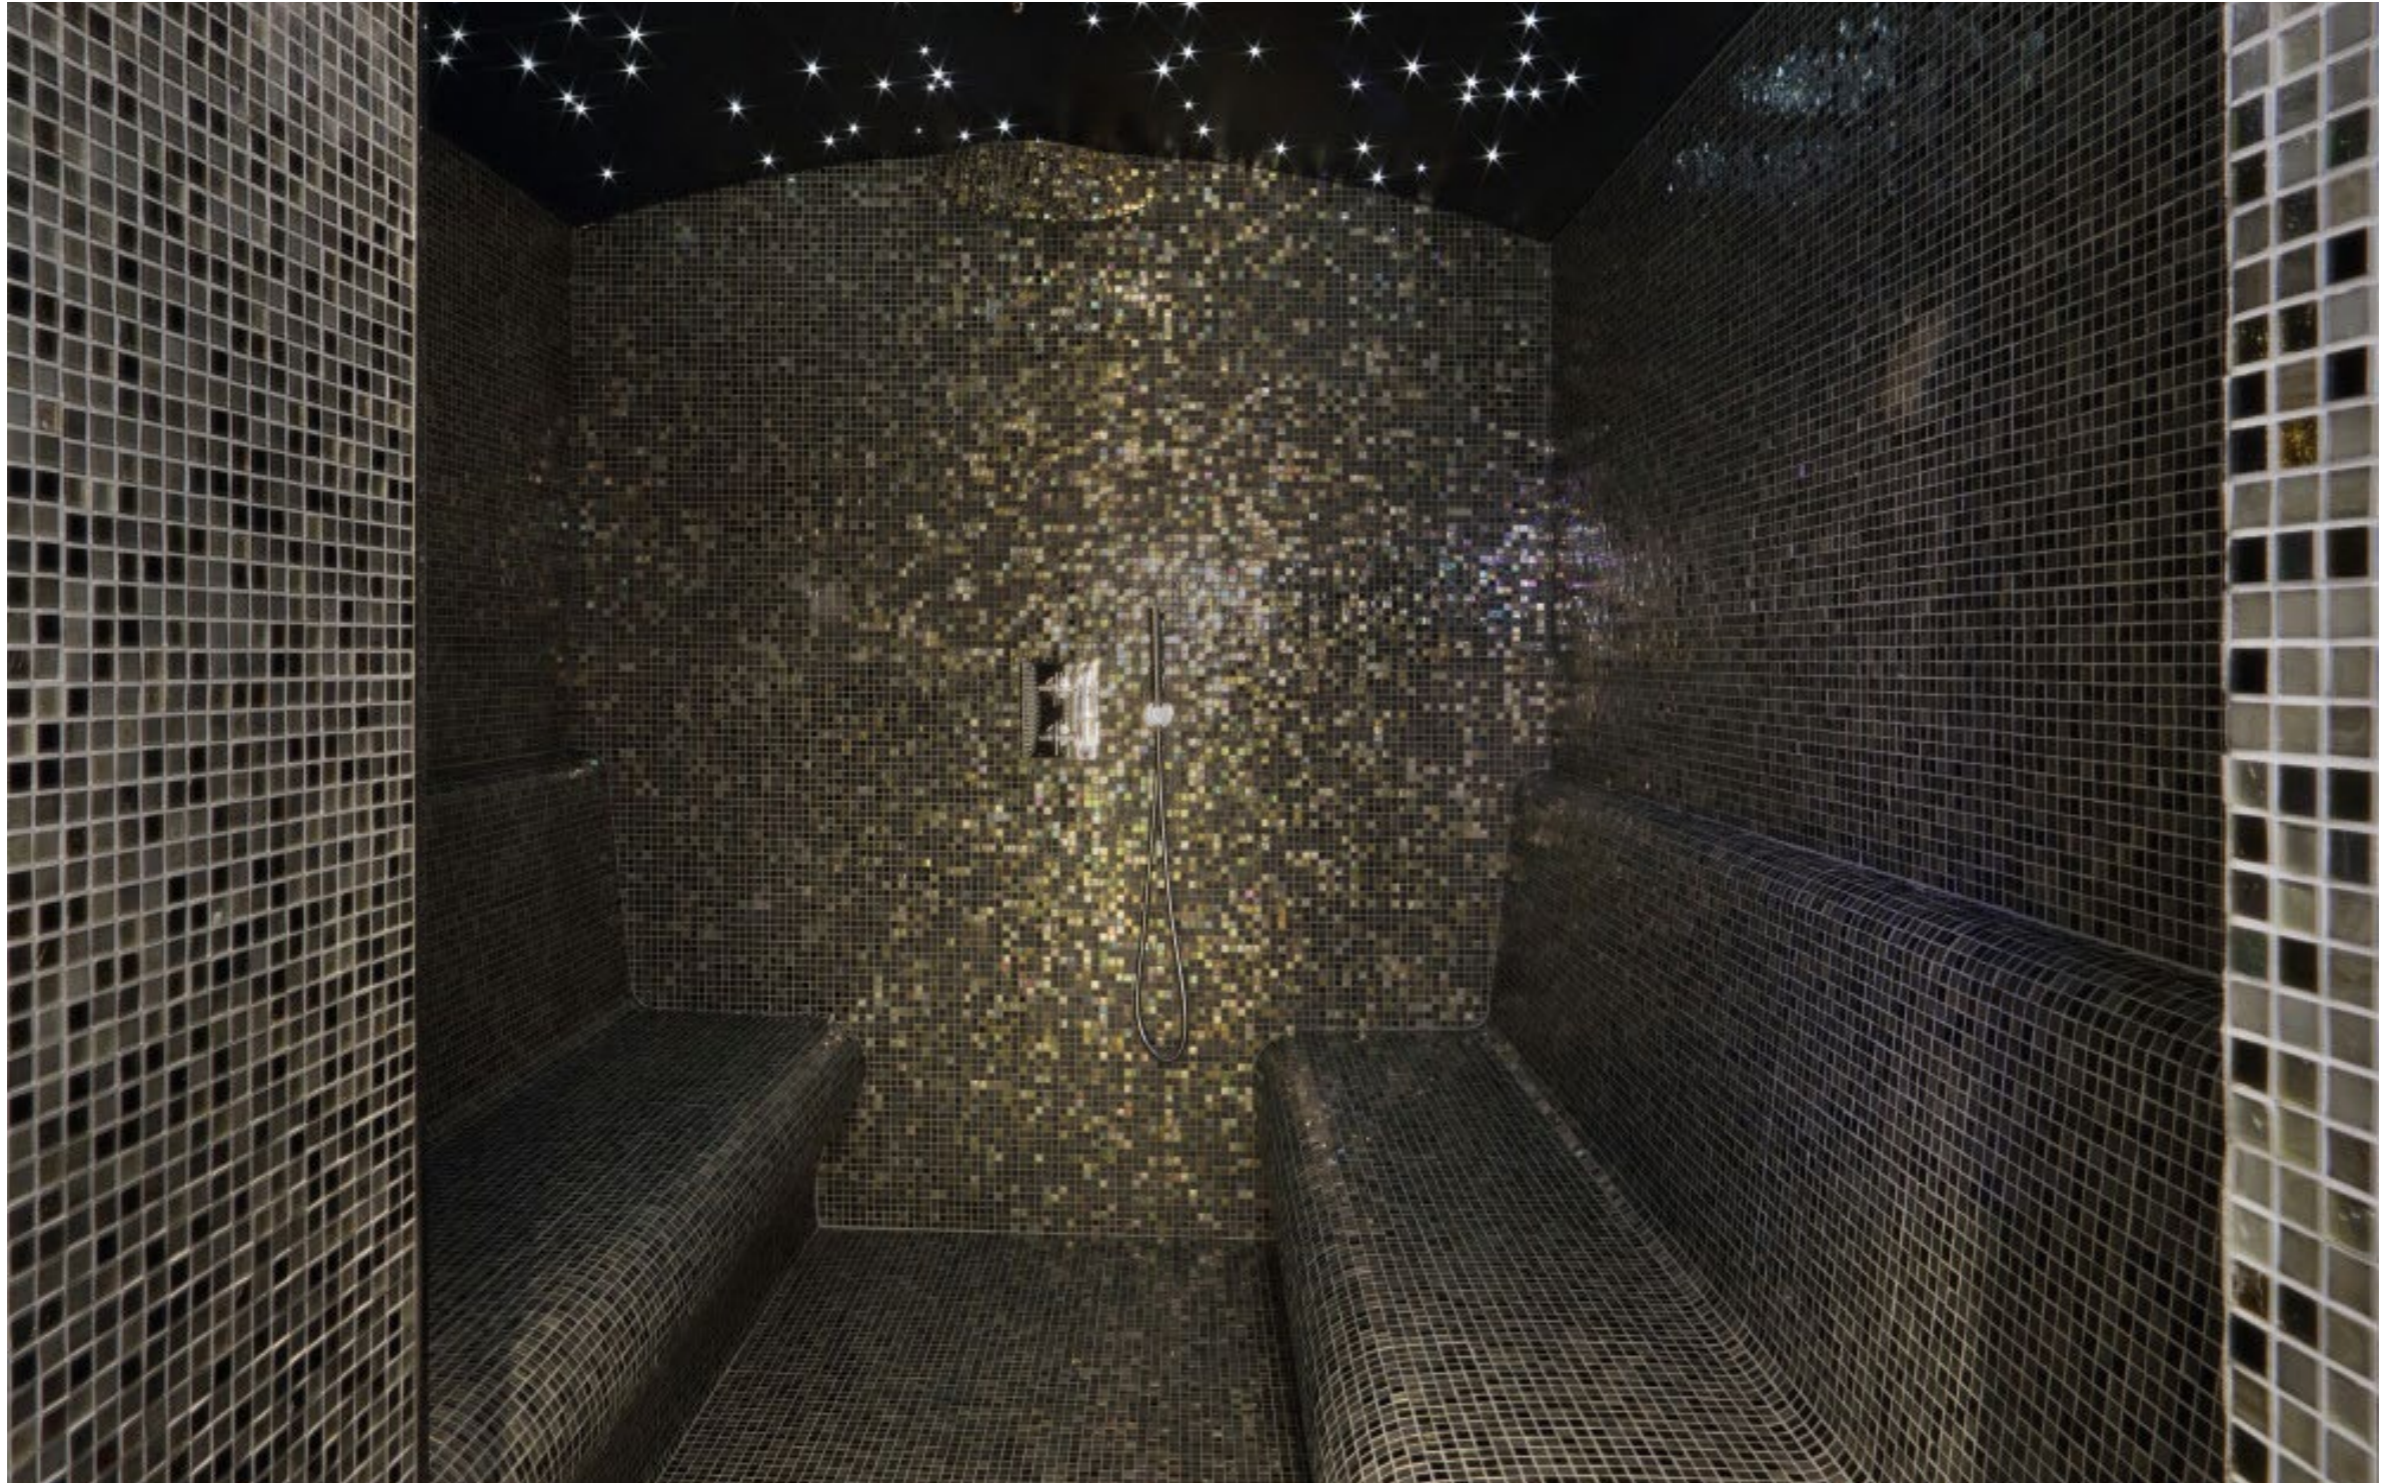

FOR SALE

YERSIN 76.60M / 251'04"

TANK DECK - MASSAGE ROOM

FOR SALE

YERSIN 76.60M / 251'04"

TANK DECK - HAMMAM

FOR SALE

YERSIN 76.60M / 251'04"