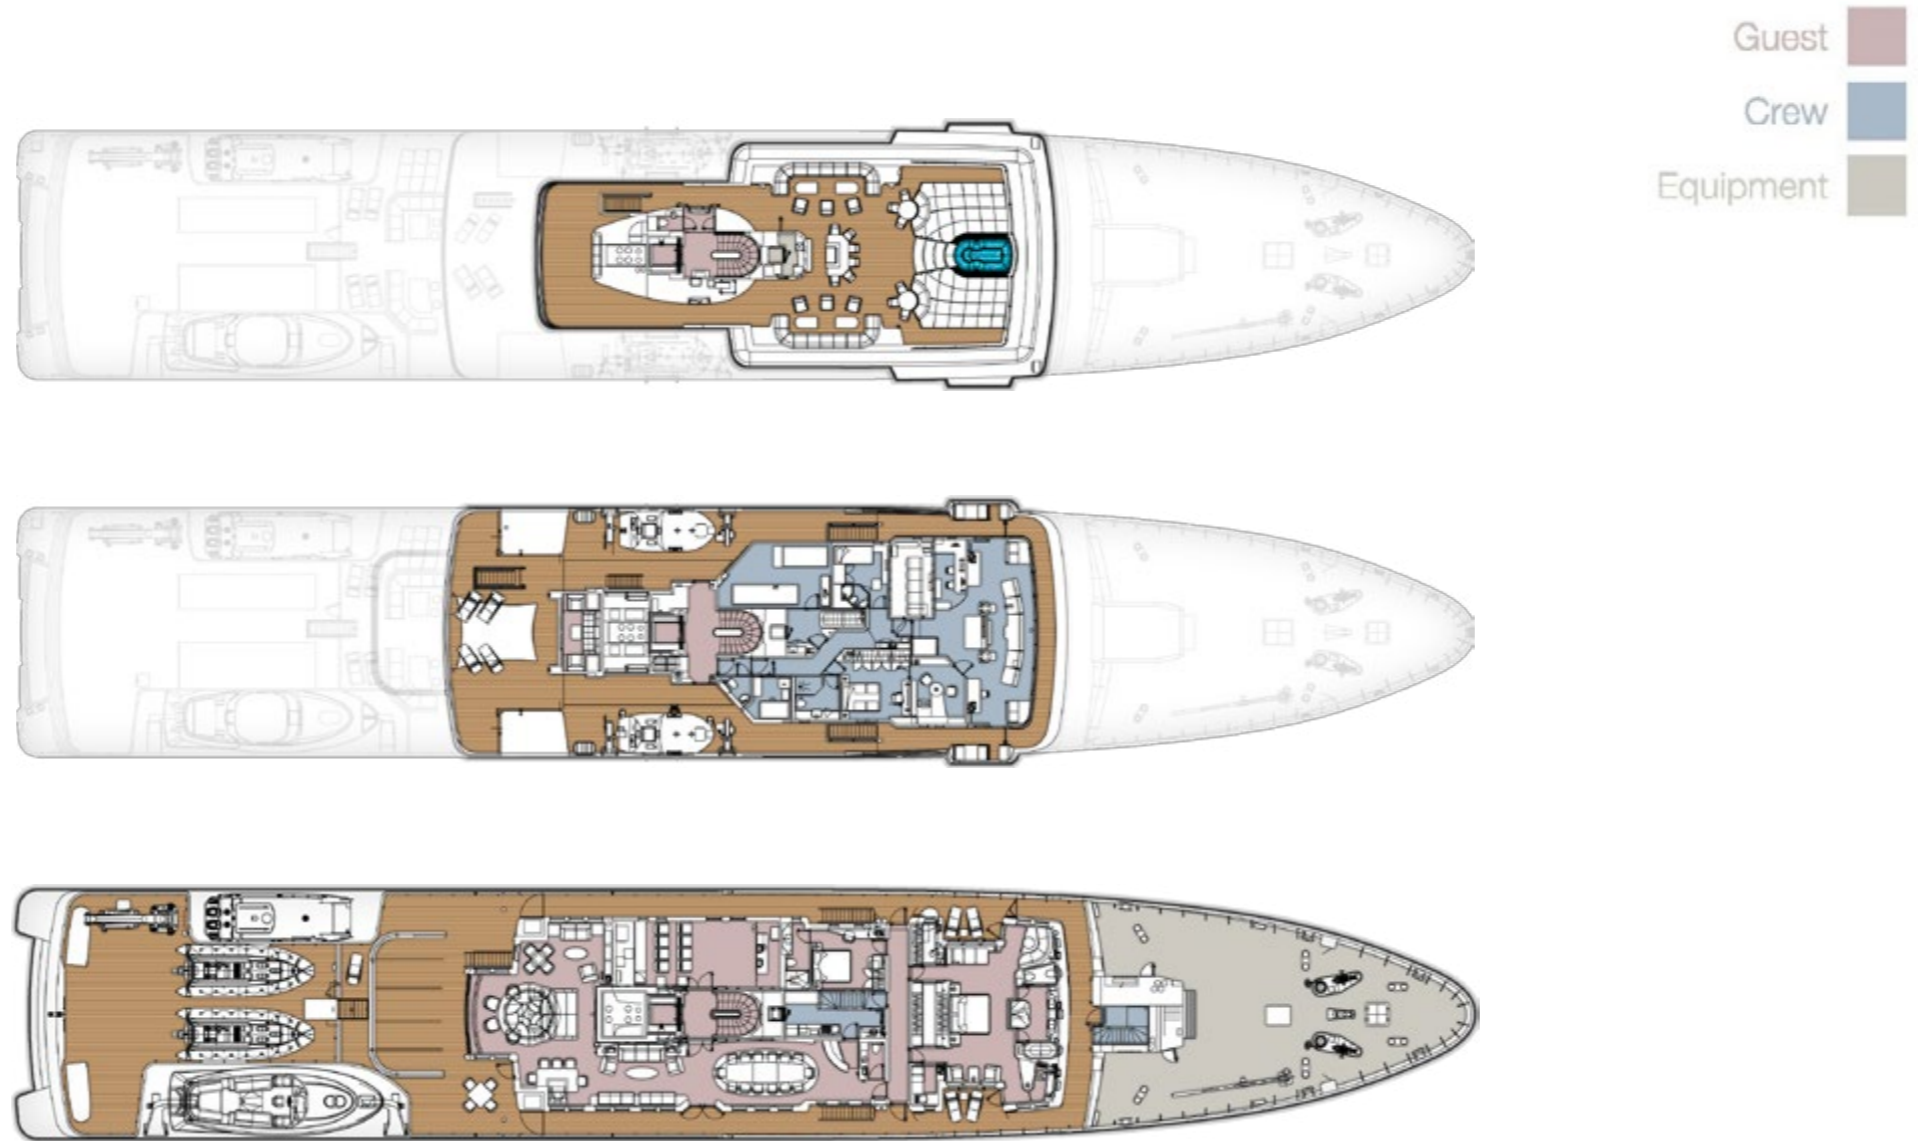

FOR SALE

YERSIN 76.60M / 251'04"

FOR SALE

YERSIN 76.60M / 251'04"

FOR SALE

YERSIN 76.60M / 251'04"

FOR SALE

YERSIN 76.60M / 251'04"

FOR SALE

YERSIN 76.60M / 251'04"

FOR SALE

YERSIN 76.60M / 251'04"

FOR SALE

YERSIN 76.60M / 251'04"